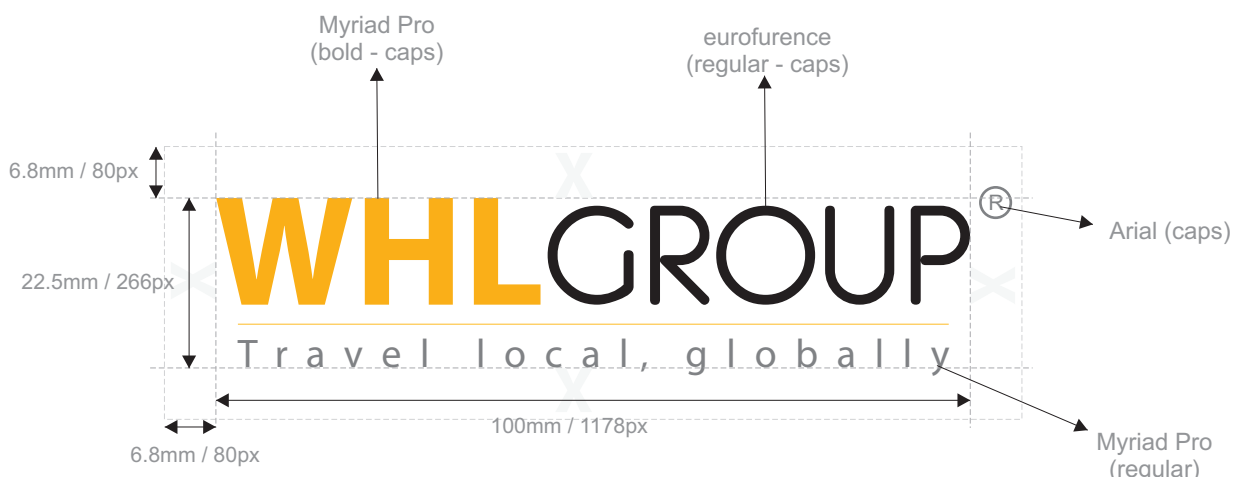

Myriad Pro
(bold - caps)

ABCDEFGHIJKLMNOPQRSTUVWXYZ
abcdefghijklmnopqrstuvwxyz
1234567890!;:/?.,@.-%&*()&\'<+>'

eurofurence
(regular - caps)

ABCDEFGHIJKLMNOPQRSTUVWXYZ
abcdefghijklmnopqrstuvwxyz
1234567890!;:/?.,@.-%&*()&\'<+>'

Myriad Pro
(regular)

ABCDEFGHIJKLMNOPQRSTUVWXYZ
abcdefghijklmnopqrstuvwxyz
1234567890!;:/?.,@.-%&*()&\'<+>'

Arial
(regular)

ABCDEFGHIJKLMNOPQRSTUVWXYZ
abcdefghijklmnopqrstuvwxyz
1234567890!;:/?.,@.-%&*()&\'<+>'